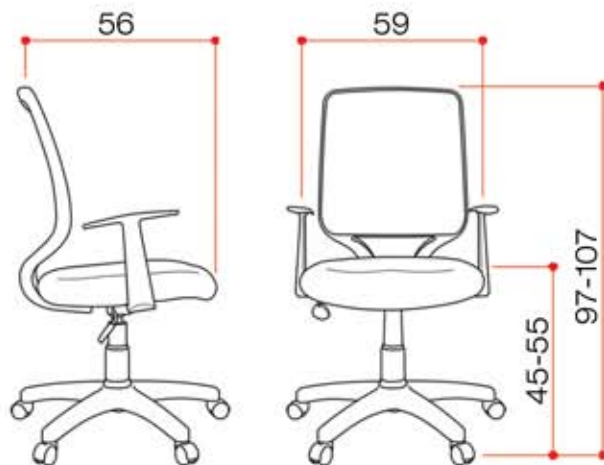

DIMENSION (cm)